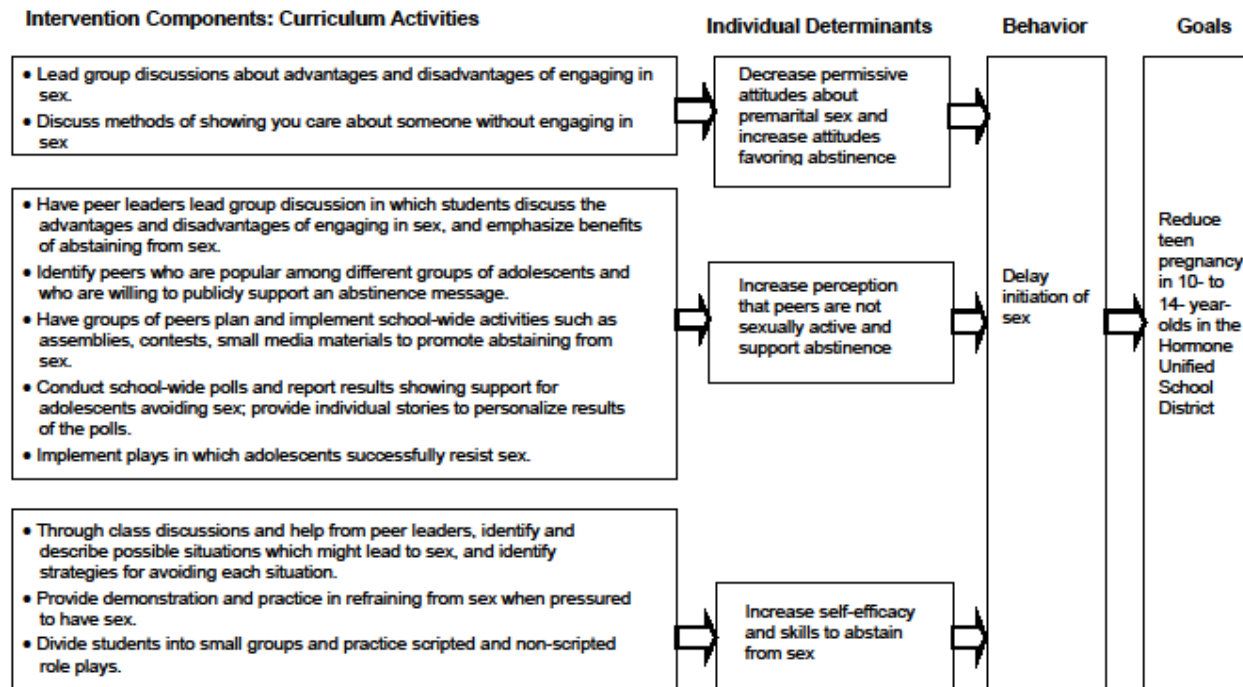

<http://psdev.etr.org/recapp/documents/logicmodelcourse/index.htm>

A detailed manual, *BDI Logic Models: A Useful Tool for Designing, Strengthening and Evaluating Programs to Reduce Adolescent Sexual Risk-Taking, Pregnancy, HIV and Other STDs* can be downloaded from <http://teenpregnancy.ncdohhs.gov/ap3proj.htm>.