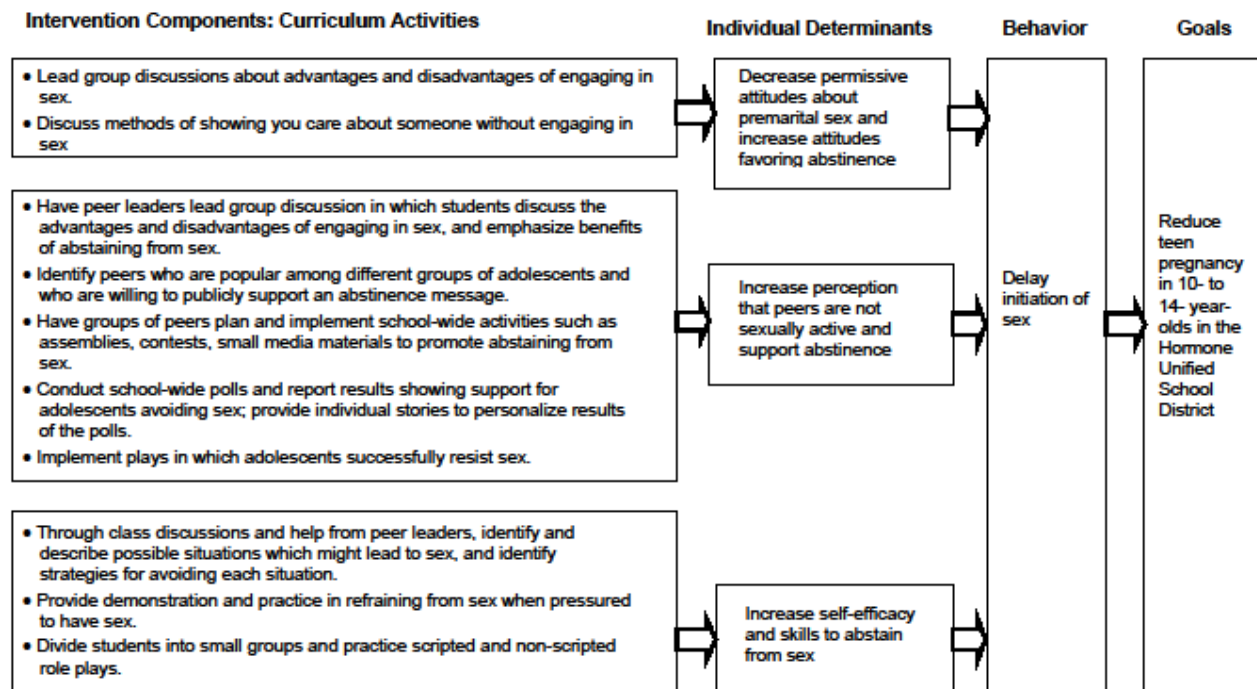

<http://psdev.etr.org/recapp/documents/logicmodelcourse/index.htm>

A detailed manual, *BDI Logic Models: A Useful Tool for Designing, Strengthening and Evaluating Programs to Reduce Adolescent Sexual Risk-Taking, Pregnancy, HIV and Other STDs* can be downloaded from <http://teenpregnancy.ncdhs.gov/ap3proj.htm>.